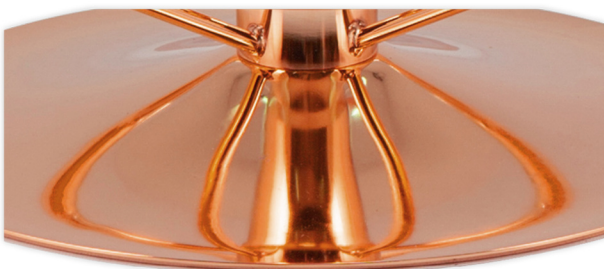

Copper
Plated

All colors shown here may differ from actual product colors